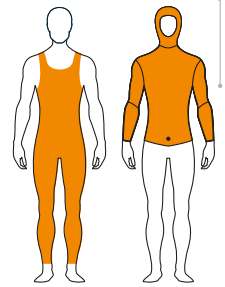

ROYAL 7 - 5 - 3.5MM

Double-lined nylon wetsuit consisting of jacket with built-in hood and overalls.

CE
14225-1

7 / 5 / 3.5 mm thickness

Two-pieces (farmer john)

Comfort fit

UltraResistant material