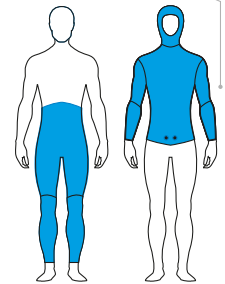

BLACK SHARK 7 - 5 - 3MM

- Bonded and sewn blindstitching wetsuit in single-lined x-stretch neoprene in nylon and open cell interior.
- High-waisted trousers with thicknesses of 7, 5 and 3 mm.

CE
14225-1

7 / 5 / 3 mm thickness

Two-pieces

Stretch material

Glued & stitched

Stretch material