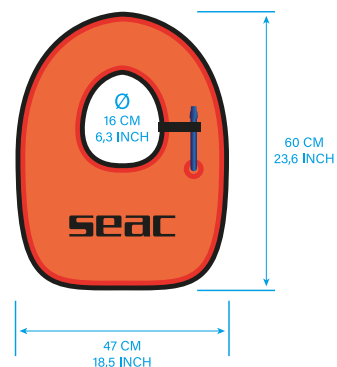

L/XL

SIZE	S - M	L - XL
COD.	86602/S	86604/L