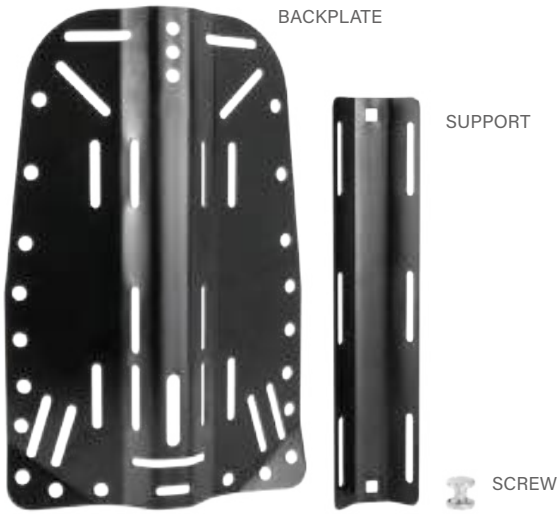

ALUMINUM BACKPLATE

FOR MODULAR BCDs