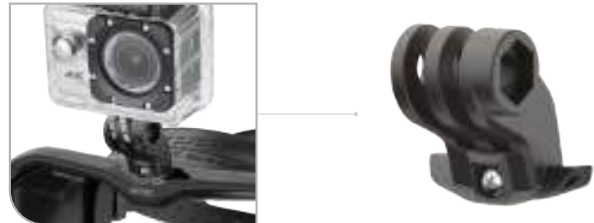

COD. 75-56N/SBL

OPTIONAL OPTICAL LENSES
-1.0 to -6.0

ACTION CAM ADAPTER FOR ONE MASK

COD. 0780019

ACTION CAM ADAPTER FOR SYMBOL AND APPEAL MASK

COD. 78-32

MASK CASE

COD. 111-110