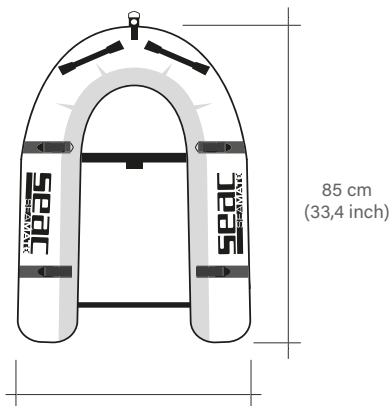

SEAMATE

- Large storage pocket.
- Elastic side straps for fixing rifles and shafts.
- 3 independent PVC air chambers.

85x70 cm

X7
D-ring

High-visibility
coloring

70 cm
(27,5 inch)

25 mt line
(82 ft)