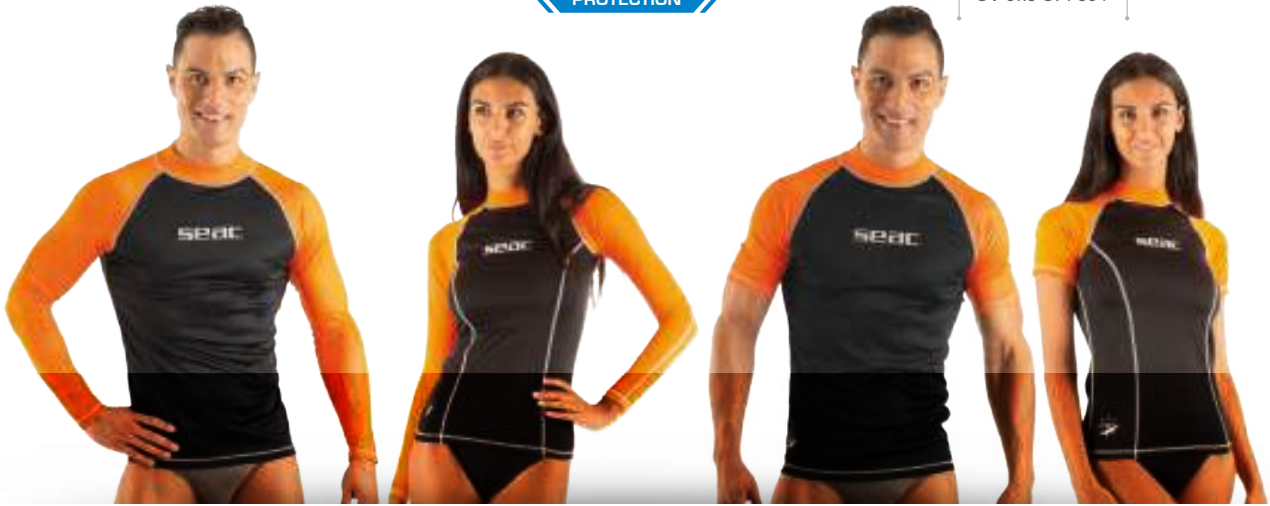

T-SUN LONG / SHORT

100% polyester
UV 97.5 UPF50+

97.5% sun protection

LONG	XS	S	M	L	XL	XXL	XXXL
MAN	155-24/XS	155-24/S	155-24/M	155-24/L	155-24/XL	155-24/XXL	155-24/XXXL
LADY	155-16/XS	155-16/S	155-16/M	155-16/L	155-16/XL	-	-
SHORT	XS	S	M	L	XL	XXL	XXXL
MAN	155-18/XS	155-18/S	155-18/M	155-18/L	155-18/XL	155-18/XXL	155-18/XXXL
LADY	155-16LNO/XS	155-16LNO/S	155-16LNO/M	155-16LNO/L	155-16LNO/XL	-	-

SNORKELING