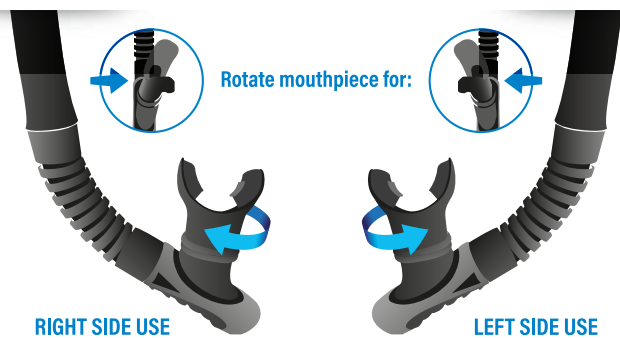

RIGHT SIDE USE

LEFT SIDE USE