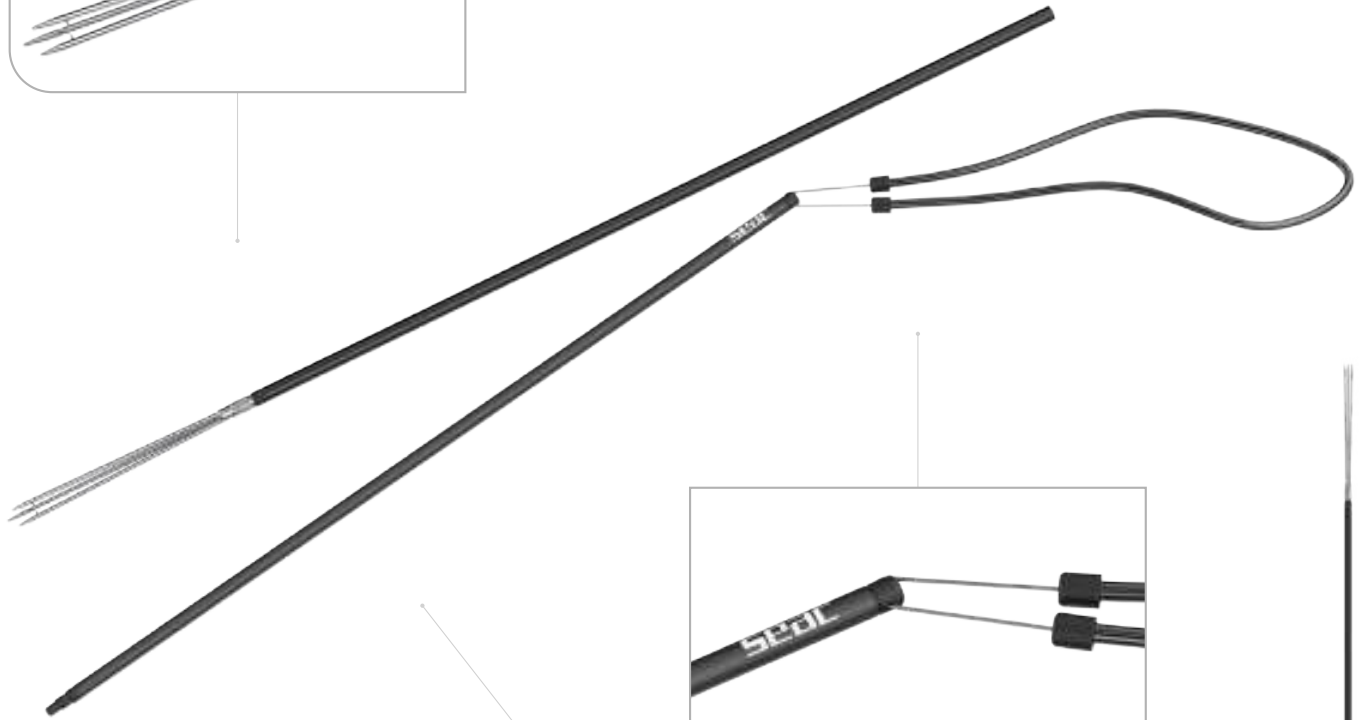

NEW
2025

Ø
Diameter 14 mm

160 cm

REPLACEMENT PARTS

PRODUCT	COD.
PARALIZER	125-374
SLING	127-61/160

COD. 121-56/14X160

POLPONE

Harpoon and shaft included.