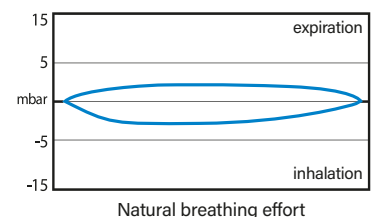

In the **SEAC labs**, batches of full-face masks are tested with **Ansti machines**, specifically to measure the **dynamic performance of human breathing**, and with **specific SEAC equipment** to **check levels of CO₂** in the air inhaled through the masks.