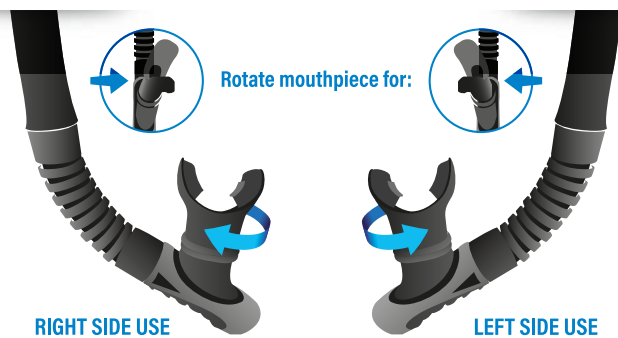

RIGHT SIDE USE

LEFT SIDE USE