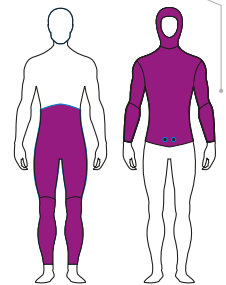

CE
14225-1

7 / 5 mm thickness

Two-pieces

Aquastop
face/wrists/ankles

UltraStretch material

Glued & stitched

IperStretch
material