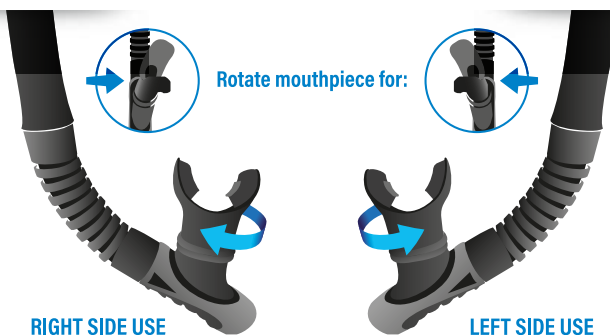

RIGHT SIDE USE

LEFT SIDE USE

REVERSE

Pure silicone

Anti-splash top

Purge valve

Right or left side use mouthpiece

Package 12 pieces/unit