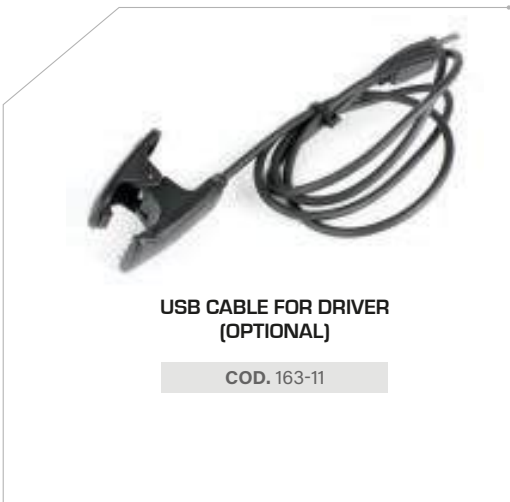

USB CABLE FOR DRIVER (OPTIONAL)

COD. 163-11

MODEL	COD.
	160-3N
	160-3V