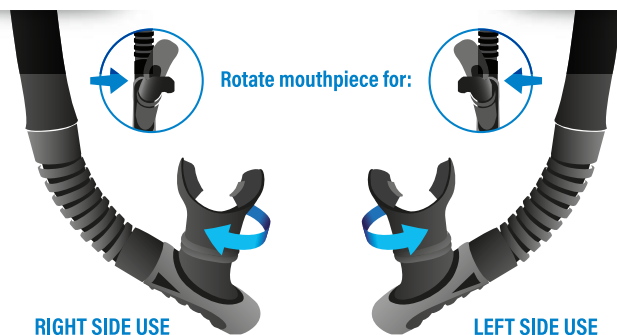

RIGHT SIDE USE

LEFT SIDE USE