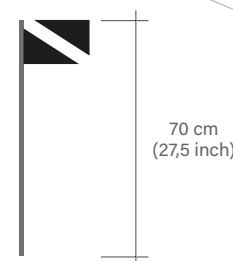

BRIDGE

- Large storage pocket.
- Crossed elastic strap.
- Side straps for fixing guns and shafts.
- 3 independent PVC air chambers.
- Rear straps for carrying on the shoulder.

95x70 cm

x7
D-ring

High-visibility coloring

COD. 95-20

REPLACEMENT AIR CHAMBER

97-9