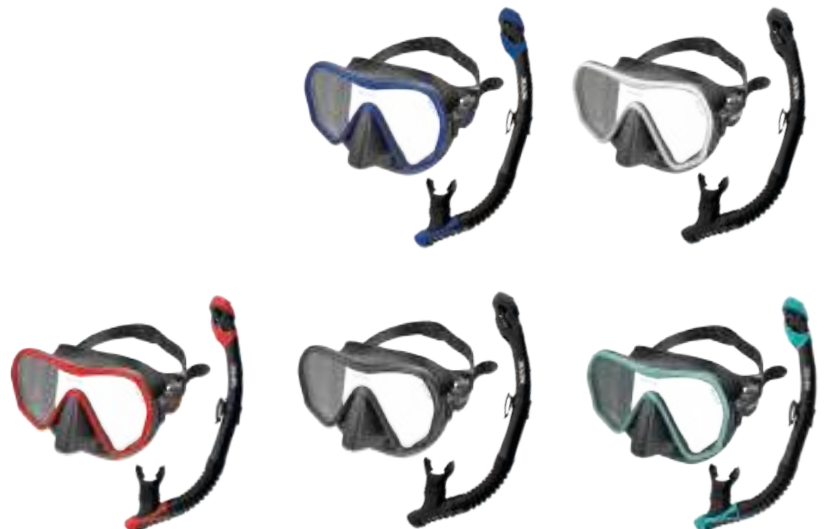

NEW
2025

Made in Italy mask

4 mm tempered glass

Dry top system

Purge valve

Right or left side use
mouthpiece

Package 6 pieces/unit

SCUBA